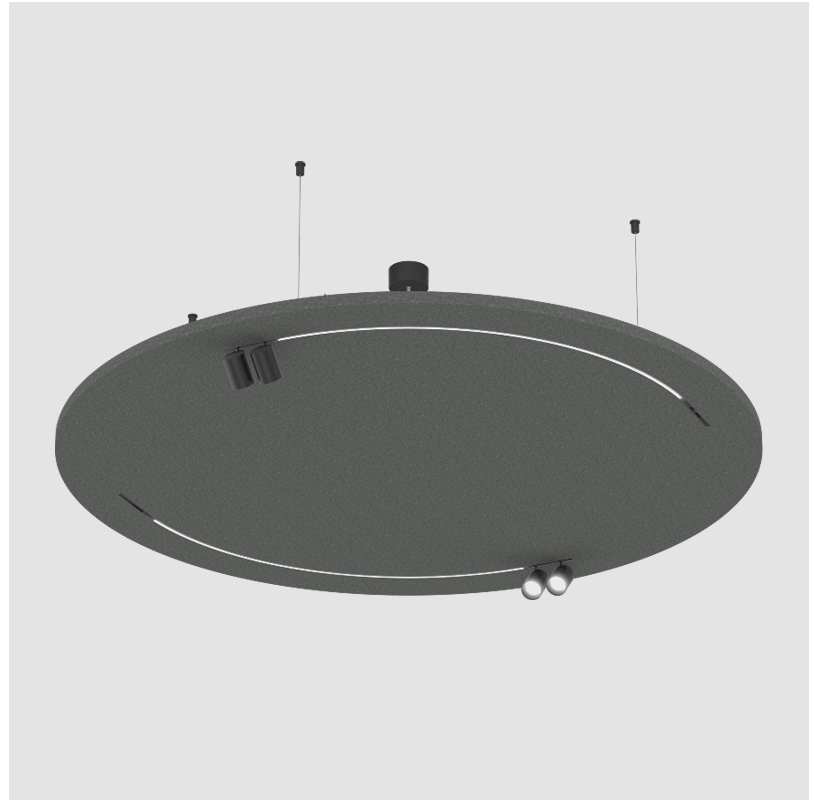

GENERAL

Series: Just Black Acoustic
 Brand: Prolicht
 Division: Architectural
 Mounting Type: Suspension
 Mounting Location: Ceiling

PHYSICAL

Shape: Round
 Diameter (mm): 1400
 Diameter (in): 55 ¹/₈
 Height (mm): 41
 Height (in): 1 ⁵/₈
 Light Distribution: Direct
 Fixture Finish: [ANC / ASH / BNA / BTC / BZE / CEL / EGG / EVG / FOG / FOS / FST / FUA / IRI / IRO / KHA / LIC / LIM / MER / MSN / MUS / ONX / PEA / PLU / POL / PPY / RAY / ROY / RST / STE / SWD / TAN / TAU](#)
 Fixture Material: Aluminum
 Cable Details: [2,000mm / 6,000mm Transparent Cable](#)

LED

Color Temperature (°K): 2700
 Max. Delivered Lumen (lm): 2215
 Nominal Lumen (lm): 3164
 CRI: >90 CRI
 Lamp Life (hrs): 80000

OPTICAL

Beam Angle: 30

RATINGS AND CERTIFICATIONS

Certified By: Certified for North American Standards
 IP rating: IP20

PROJECT	
TYPE	
SPECIFIER	
QUANTITY	
DATE	

Ø1400mm 55 ¹/₈"

JUST BLACK ACOUSTIC SUSPENSION

A300676-

PROJECT	_____
TYPE	_____
SPECIFIER	_____
QUANTITY	_____
DATE	_____

A

JUST BLACK ACOUSTIC SUSPENSION

A300692-